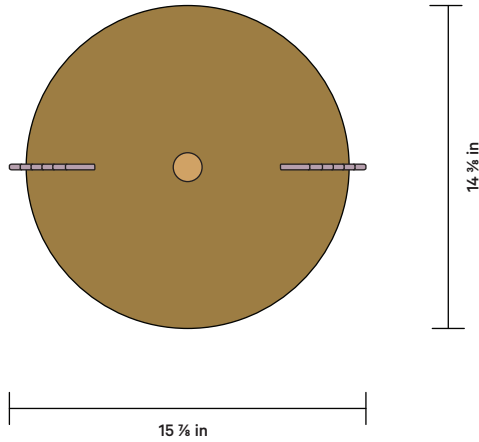

Calla Table Lamp, Large

TOP VIEW