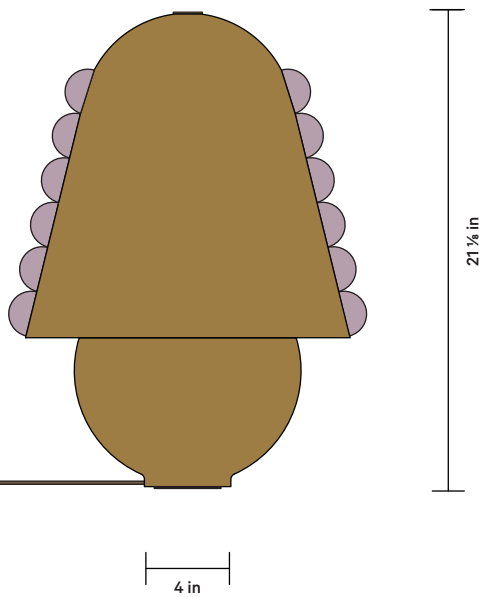

FRONT VIEW

A collaboration between In Common With and artist Sophie Lou Jacobsen, the Flora Series pairs rich colors with romantic silhouettes. Its foundational techniques yield pieces that are innately irreplicable—so, like flowers, no two will ever be the same.

DETAILS

Materials	Glass, Brass
Bulbs Included	E26 / 120V / 8.0 W / 680 lm / 2000 K - 2800 K / Warm on dim
Lead Time	12 Weeks
Dimmer	In-Line Dimmer Switch
Max Wattage	10 W
Product Weight	33 Pounds

Certifications

NOTES

1. This fixture is made of hand-blown glass and hand-patinated brass elements and may exhibit variability within the same piece. We do our best to maintain a consistent product but honor the handmade craftsmanship.
2. The dimensions may vary within one inch.
3. This fixture comes with 12 feet of chocolate brown fabric cord. Custom cord colors are available on request.
4. A black painted inline dimmer + on/off switch is located 2 feet from the plug.

Last updated on September 15, 2022