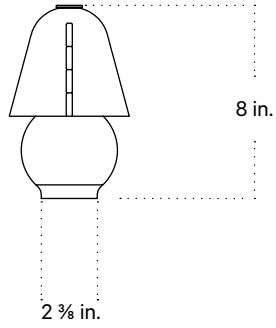

Side View

Top View