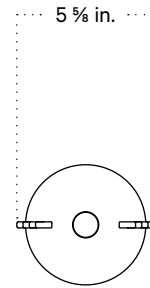

## Notes

1. This fixture is portable.
2. To turn fixture on and off, press down on knob. Turn knob counter clockwise to dim. This fixture includes memory functions and will remain at the current brightness once turned off.
3. 15 W wireless charging, fixture includes Magnet Wireless Charger with 10 ft cord.
4. When fixture is charging, the light will flash three times and takes 8 hrs to charge from 0% to 100%.
5. Battery lasts up to 10 hours at the maximum brightness.

Updated August 2, 2023

Side View

Top View

Front View

Isometric View

Brass

Brass

Patina Brass