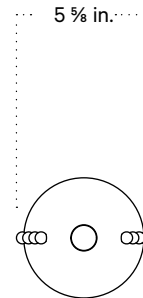

Brass Gemma Table Lamp, Small

Technical Specifications

Materials	Brass
Product weight	1.5 lbs
Lead time	6 weeks
Integrated LED	160 lm / 1800 K - 2800 K / 0.3 W - 1.7 W 80 CRI - 90 CRI / warm on dim
Dimmer	Integrated dimmer switch
Certifications	UL listed, wet-rated

Notes

1. This fixture is portable.
2. To turn fixture on and off, press down on knob. Turn knob counter clockwise to dim. This fixture includes memory functions and will remain at the current brightness once turned off.
3. 15 W wireless charging, fixture includes Magnet Wireless Charger with 10 ft cord.
4. When fixture is charging, the light will flash three times and takes 8 hrs to charge from 0% to 100%.
5. Battery lasts up to 10 hours at the maximum brightness.

Updated August 2, 2023

Side View

Top View

Front View

Isometric View

Brass

Brass

Patina Brass