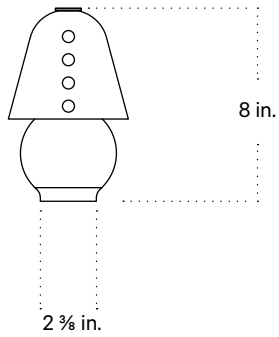

Side View

Top View